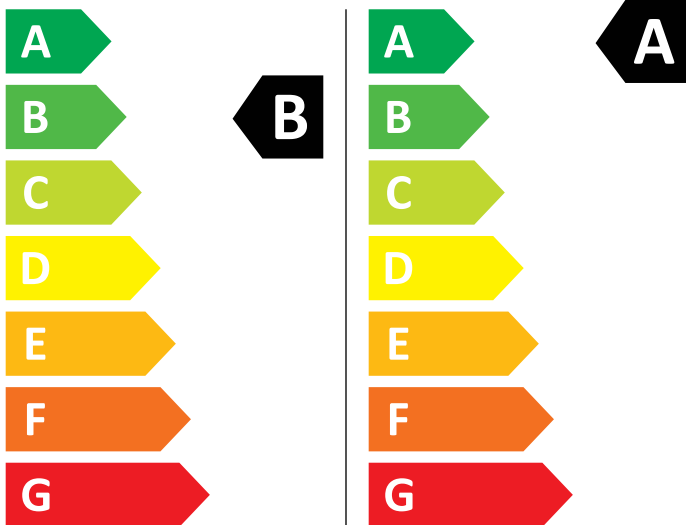

ENERG

AEG

LWR9506BN4 914610721

💧 206 kWh/100

💧 51 kWh/100

6,0 kg

10,0 kg

48 L