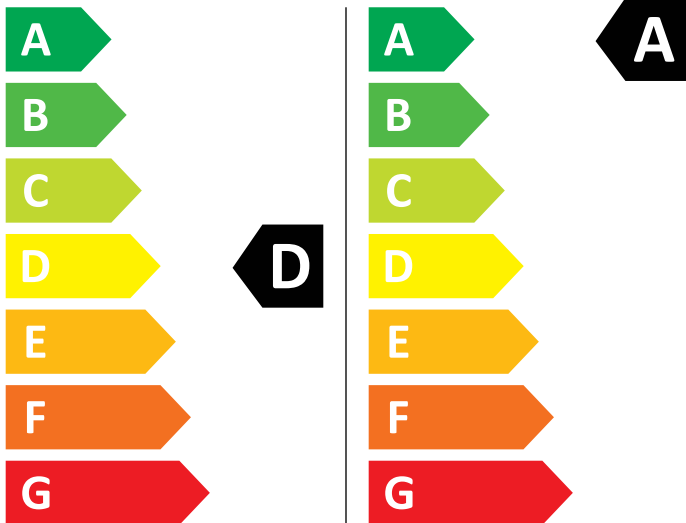

ENERG

AEG

LWR75Q164 914611001

307 kWh/100

51 kWh/100

6,0 kg

10,0 kg

75 L