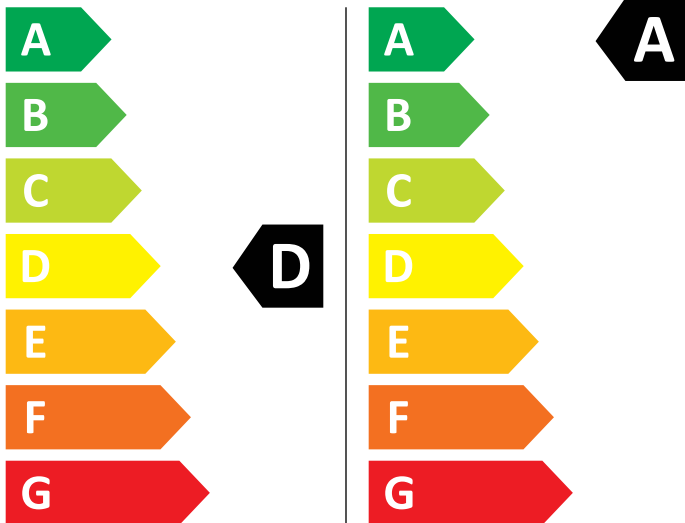

ENERG

AEG

LWR76UC164 914611504

💧 342 kWh/100

💧 53 kWh/100

7,0 kg

11,0 kg

85 L