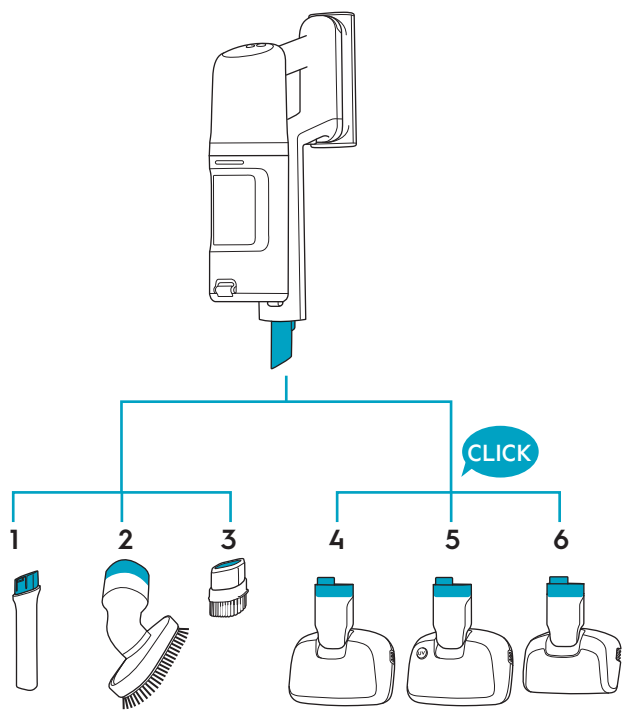

Carpet

Hard Floor

KSD-18W-265060HE

 www.shop.aeg.com

ESKW6	AKIT23	AKIT22	ZE186	ZE182	AZE156	ZE187
900 923 742	900 923 392	900 923 360	900 923 768	900 923 764	900 923 391	900 923 769
Yearly Performance Kit	Home and Car Kit	Duster Kit	Extra Battery 2.5Ah/54Wh	PetPro	PowerPro Hard Floor Nozzle	PowerPro Mop Nozzle