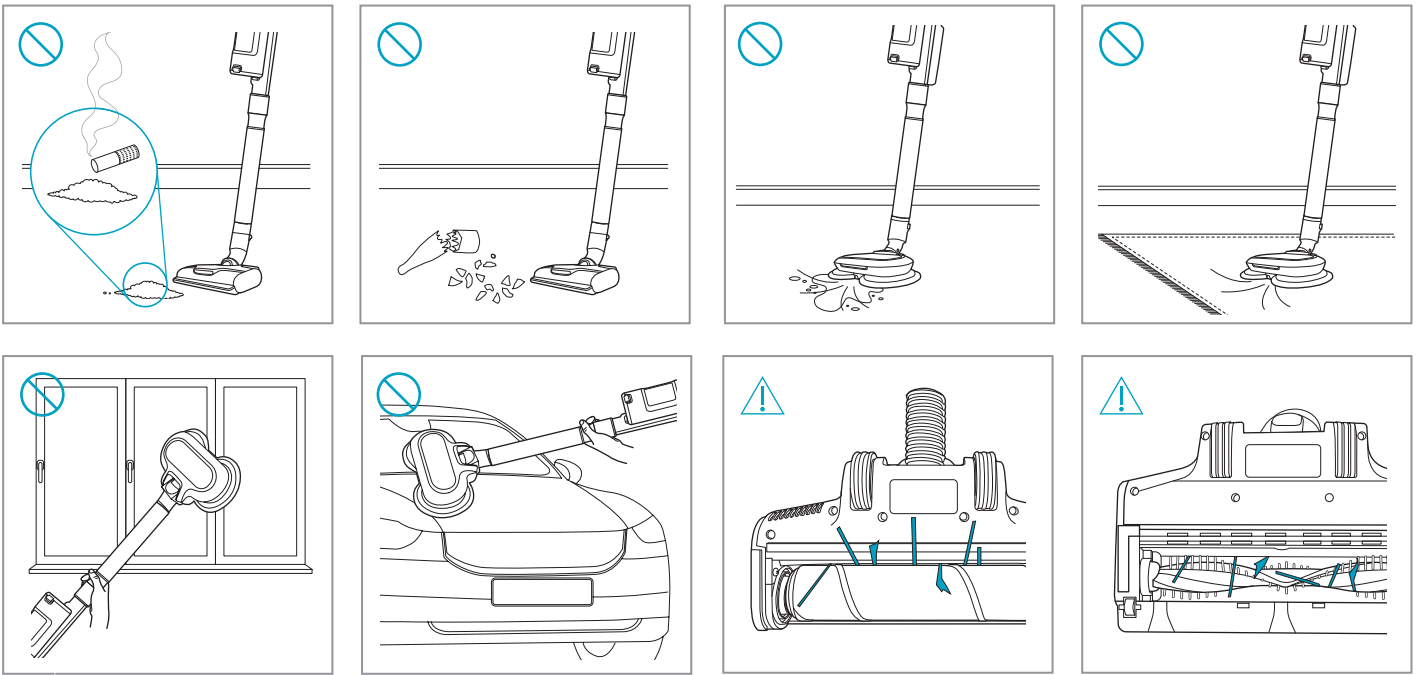

Carpet

Hard Floor

KSD-18W-265060HE

 www.shop.aeg.com

ESKW6	AKIT23	AKIT22	ZE186	ZE182	AZE156	ZE187
900 923 742	900 923 392	900 923 360	900 923 768	900 923 764	900 923 391	900 923 769
Yearly Performance Kit	Home and Car Kit	Duster Kit	Extra Battery 2.5Ah/54Wh	PetPro	PowerPro Hard Floor Nozzle	PowerPro Mop Nozzle