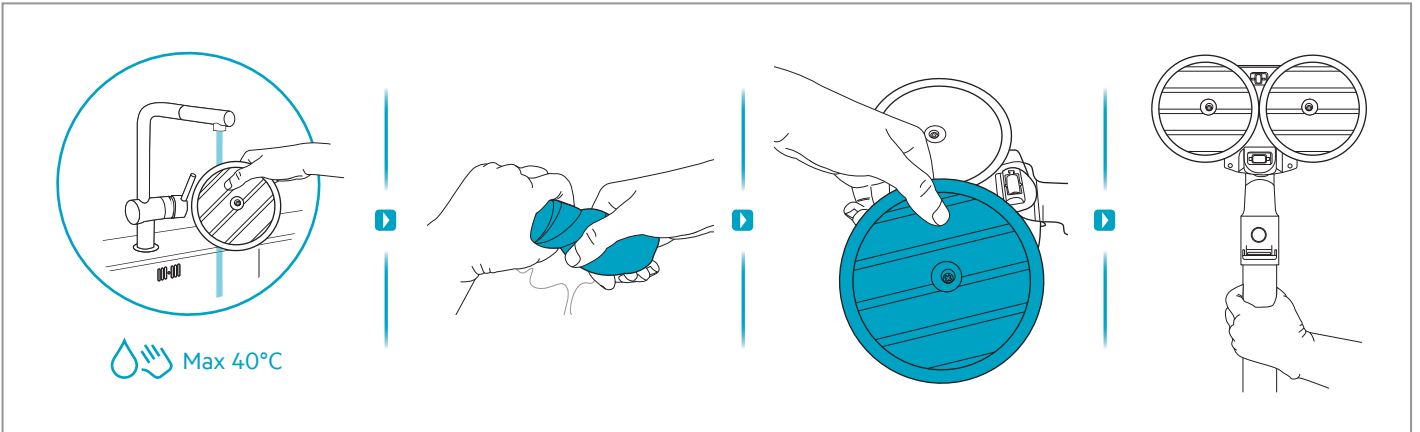

Carpet

Hard Floor

KSD-18W-265060HE

 www.shop.aeg.com

ESKW6	AKIT23	AKIT22	ZE186	ZE182	AZE156	ZE187
900 923 742	900 923 392	900 923 360	900 923 768	900 923 764	900 923 391	900 923 769
Yearly Performance Kit	Home and Car Kit	Duster Kit	Extra Battery 2.5Ah/54Wh	PetPro	PowerPro Hard Floor Nozzle	PowerPro Mop Nozzle