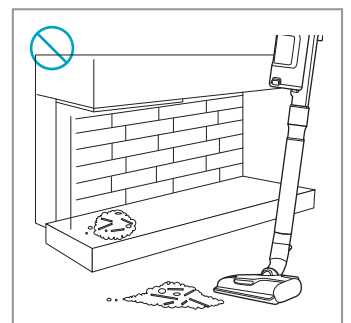

Carpet

Hard Floor

KSD-18W-265060HE

 www.shop.aeg.com

ESKW6	AKIT23	AKIT22	ZE186	ZE182	AZE156	ZE187
900 923 742	900 923 392	900 923 360	900 923 768	900 923 764	900 923 391	900 923 769
Yearly Performance Kit	Home and Car Kit	Duster Kit	Extra Battery 2.5Ah/54Wh	PetPro	PowerPro Hard Floor Nozzle	PowerPro Mop Nozzle