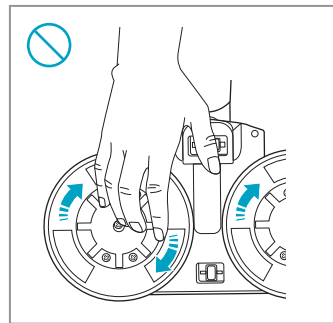

Carpet

Hard Floor

KSD-18W-265060HE

 www.shop.aeg.com

ESKW6	AKIT23	AKIT22	ZE186	ZE182	AZE156	ZE187
900 923 742	900 923 392	900 923 360	900 923 768	900 923 764	900 923 391	900 923 769
Yearly Performance Kit	Home and Car Kit	Duster Kit	Extra Battery 2.5Ah/54Wh	PetPro	PowerPro Hard Floor Nozzle	PowerPro Mop Nozzle