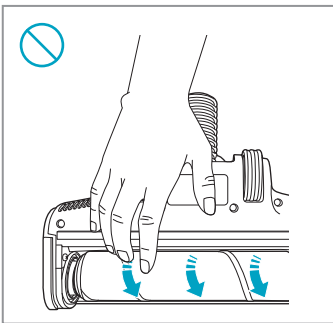

Carpet

Hard Floor

KSD-18W-265060HE

 www.shop.aeg.com

ESKW6	AKIT23	AKIT22	ZE186	ZE182	AZE156	ZE187
900 923 742	900 923 392	900 923 360	900 923 768	900 923 764	900 923 391	900 923 769
Yearly Performance Kit	Home and Car Kit	Duster Kit	Extra Battery 2.5Ah/54Wh	PetPro	PowerPro Hard Floor Nozzle	PowerPro Mop Nozzle