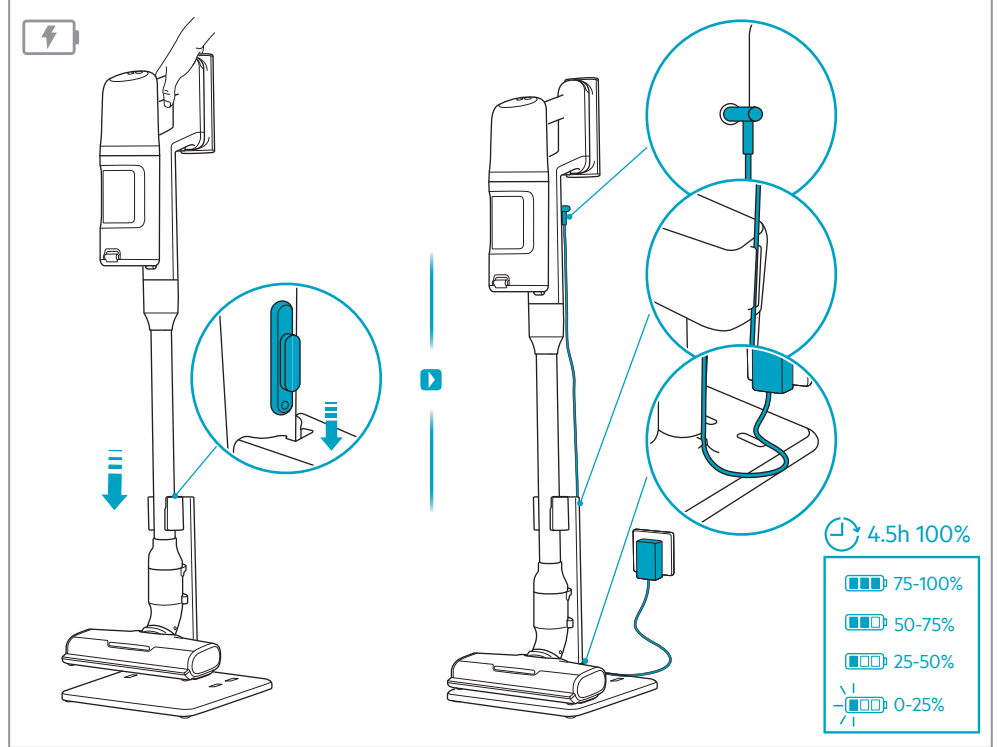

Carpet

Hard Floor

KSD-18W-265060HE

 www.shop.aeg.com

ESKW6	AKIT23	AKIT22	ZE186	ZE182	AZE156	ZE187
900 923 742	900 923 392	900 923 360	900 923 768	900 923 764	900 923 391	900 923 769
Yearly Performance Kit	Home and Car Kit	Duster Kit	Extra Battery 2.5Ah/54Wh	PetPro	PowerPro Hard Floor Nozzle	PowerPro Mop Nozzle