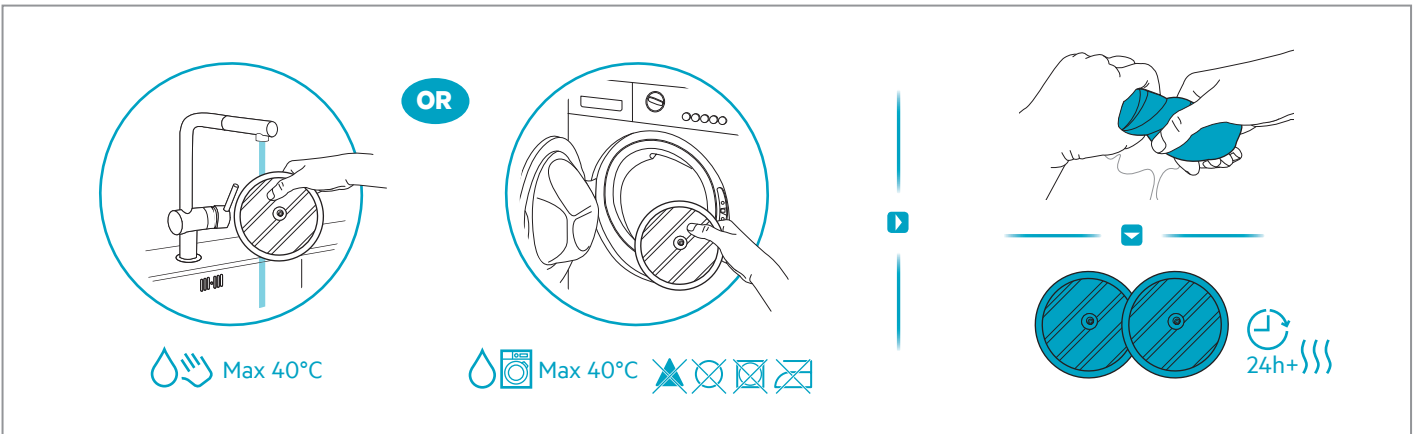

Carpet

Hard Floor

KSD-18W-265060HE

 www.shop.aeg.com

ESKW6	AKIT23	AKIT22	ZE186	ZE182	AZE156	ZE187
900 923 742	900 923 392	900 923 360	900 923 768	900 923 764	900 923 391	900 923 769
Yearly Performance Kit	Home and Car Kit	Duster Kit	Extra Battery 2.5Ah/54Wh	PetPro	PowerPro Hard Floor Nozzle	PowerPro Mop Nozzle