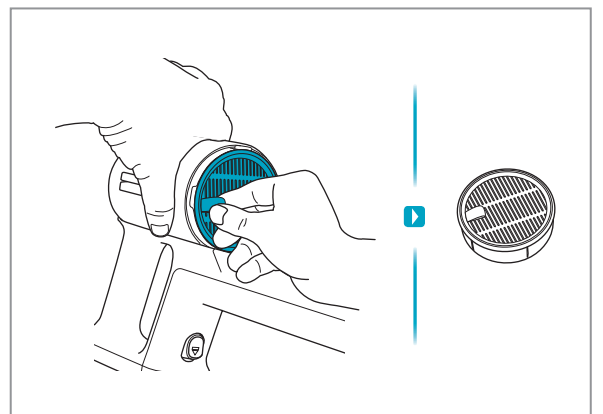

Carpet

Hard Floor

KSD-18W-265060HE

 www.shop.aeg.com

ESKW6	AKIT23	AKIT22	ZE186	ZE182	AZE156	ZE187
900 923 742	900 923 392	900 923 360	900 923 768	900 923 764	900 923 391	900 923 769
Yearly Performance Kit	Home and Car Kit	Duster Kit	Extra Battery 2.5Ah/54Wh	PetPro	PowerPro Hard Floor Nozzle	PowerPro Mop Nozzle