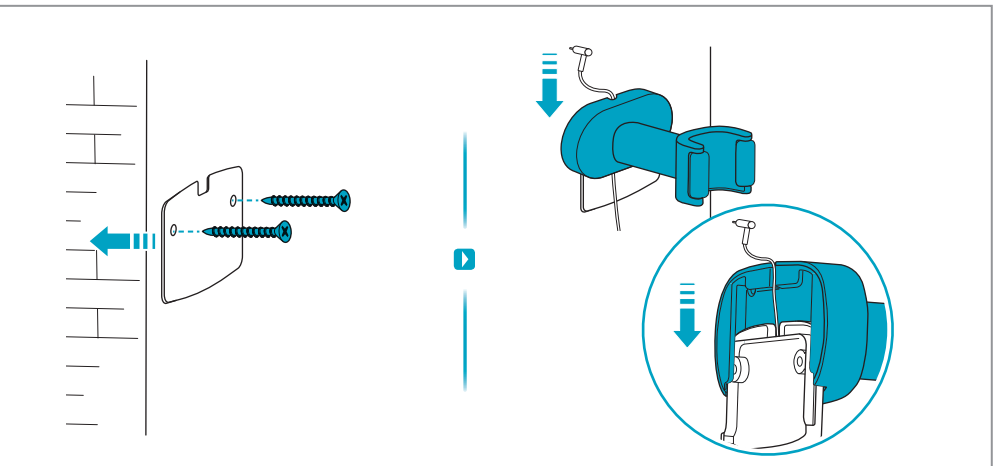

Carpet

Hard Floor

KSD-18W-265060HE

 www.shop.aeg.com

ESKW6	AKIT23	AKIT22	ZE186	ZE182	AZE156	ZE187
900 923 742	900 923 392	900 923 360	900 923 768	900 923 764	900 923 391	900 923 769
Yearly Performance Kit	Home and Car Kit	Duster Kit	Extra Battery 2.5Ah/54Wh	PetPro	PowerPro Hard Floor Nozzle	PowerPro Mop Nozzle