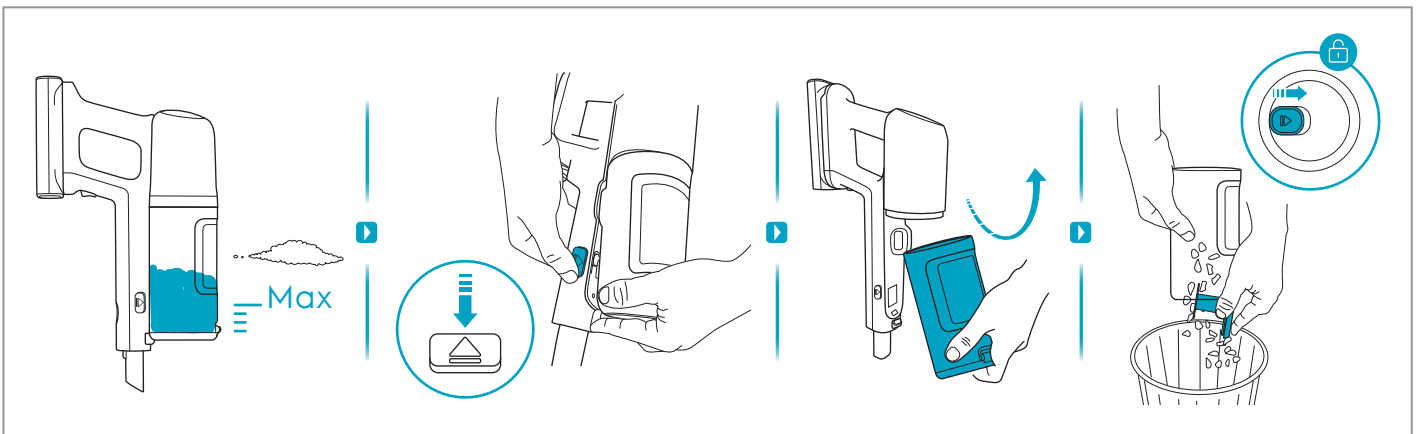

Carpet

Hard Floor

KSD-18W-265060HE

 www.shop.aeg.com

ESKW6	AKIT23	AKIT22	ZE186	ZE182	AZE156	ZE187
900 923 742	900 923 392	900 923 360	900 923 768	900 923 764	900 923 391	900 923 769
Yearly Performance Kit	Home and Car Kit	Duster Kit	Extra Battery 2.5Ah/54Wh	PetPro	PowerPro Hard Floor Nozzle	PowerPro Mop Nozzle