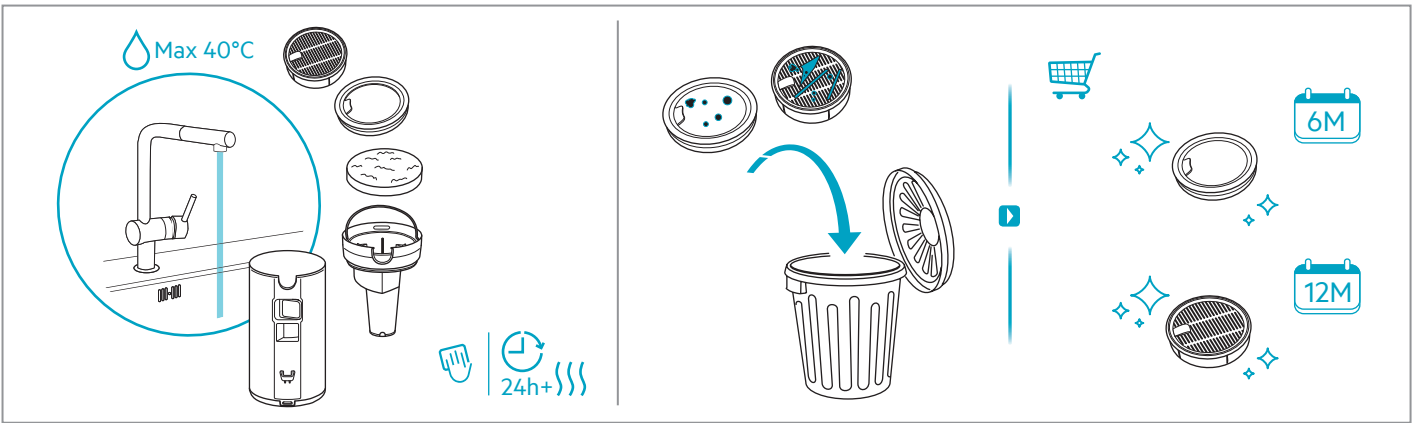

Carpet

Hard Floor

KSD-18W-265060HE

 www.shop.aeg.com

ESKW6	AKIT23	AKIT22	ZE186	ZE182	AZE156	ZE187
900 923 742	900 923 392	900 923 360	900 923 768	900 923 764	900 923 391	900 923 769
Yearly Performance Kit	Home and Car Kit	Duster Kit	Extra Battery 2.5Ah/54Wh	PetPro	PowerPro Hard Floor Nozzle	PowerPro Mop Nozzle