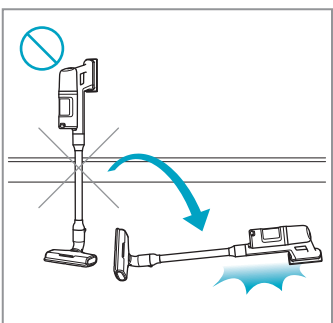

Carpet

Hard Floor

KSD-18W-265060HE

 www.shop.aeg.com

ESKW6	AKIT23	AKIT22	ZE186	ZE182	AZE156	ZE187
900 923 742	900 923 392	900 923 360	900 923 768	900 923 764	900 923 391	900 923 769
Yearly Performance Kit	Home and Car Kit	Duster Kit	Extra Battery 2.5Ah/54Wh	PetPro	PowerPro Hard Floor Nozzle	PowerPro Mop Nozzle