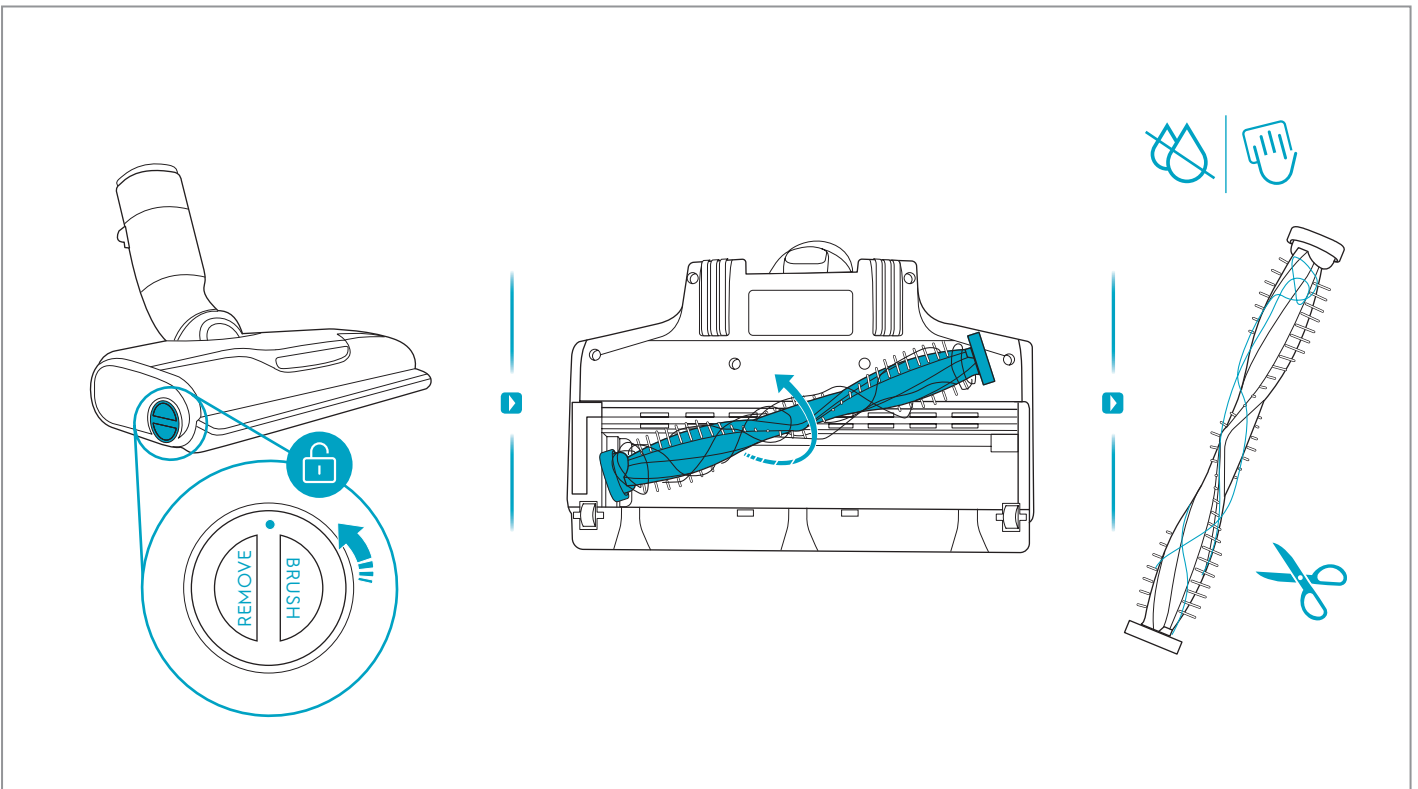

Carpet

Hard Floor

KSD-18W-265060HE

 www.shop.aeg.com

ESKW6	AKIT23	AKIT22	ZE186	ZE182	AZE156	ZE187
900 923 742	900 923 392	900 923 360	900 923 768	900 923 764	900 923 391	900 923 769
Yearly Performance Kit	Home and Car Kit	Duster Kit	Extra Battery 2.5Ah/54Wh	PetPro	PowerPro Hard Floor Nozzle	PowerPro Mop Nozzle