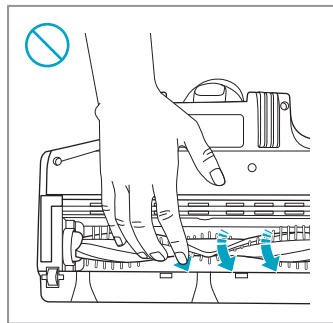

Carpet

Hard Floor

KSD-18W-265060HE

 www.shop.aeg.com

ESKW6	AKIT23	AKIT22	ZE186	ZE182	AZE156	ZE187
900 923 742	900 923 392	900 923 360	900 923 768	900 923 764	900 923 391	900 923 769
Yearly Performance Kit	Home and Car Kit	Duster Kit	Extra Battery 2.5Ah/54Wh	PetPro	PowerPro Hard Floor Nozzle	PowerPro Mop Nozzle