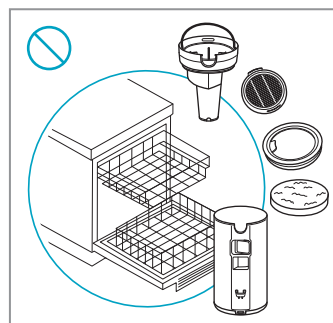

Carpet

Hard Floor

KSD-18W-265060HE

 www.shop.aeg.com

ESKW6	AKIT23	AKIT22	ZE186	ZE182	AZE156	ZE187
900 923 742	900 923 392	900 923 360	900 923 768	900 923 764	900 923 391	900 923 769
Yearly Performance Kit	Home and Car Kit	Duster Kit	Extra Battery 2.5Ah/54Wh	PetPro	PowerPro Hard Floor Nozzle	PowerPro Mop Nozzle