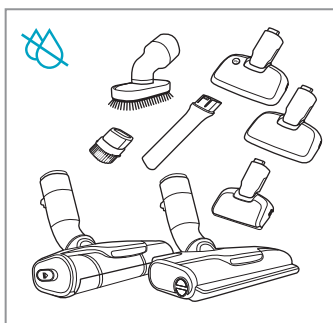

Carpet

Hard Floor

KSD-18W-265060HE

 www.shop.aeg.com

ESKW6	AKIT23	AKIT22	ZE186	ZE182	AZE156	ZE187
900 923 742	900 923 392	900 923 360	900 923 768	900 923 764	900 923 391	900 923 769
Yearly Performance Kit	Home and Car Kit	Duster Kit	Extra Battery 2.5Ah/54Wh	PetPro	PowerPro Hard Floor Nozzle	PowerPro Mop Nozzle