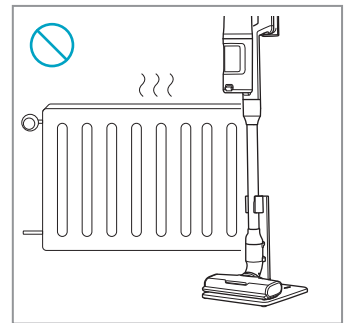

Carpet

Hard Floor

KSD-18W-265060HE

 www.shop.aeg.com

ESKW6	AKIT23	AKIT22	ZE186	ZE182	AZE156	ZE187
900 923 742	900 923 392	900 923 360	900 923 768	900 923 764	900 923 391	900 923 769
Yearly Performance Kit	Home and Car Kit	Duster Kit	Extra Battery 2.5Ah/54Wh	PetPro	PowerPro Hard Floor Nozzle	PowerPro Mop Nozzle