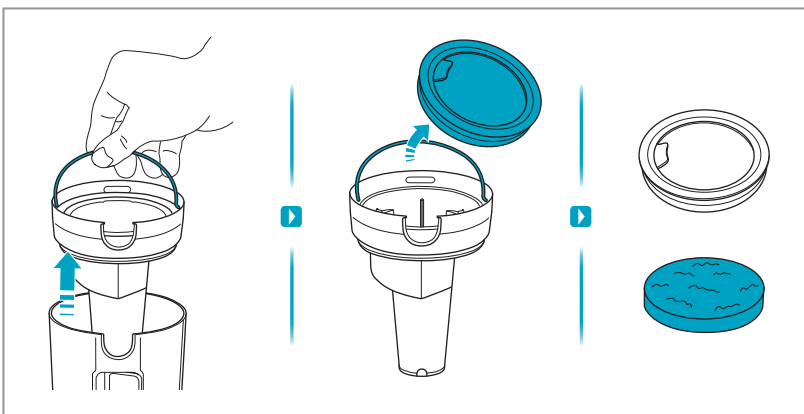

Carpet

Hard Floor

KSD-18W-265060HE

 www.shop.aeg.com

ESKW6	AKIT23	AKIT22	ZE186	ZE182	AZE156	ZE187
900 923 742	900 923 392	900 923 360	900 923 768	900 923 764	900 923 391	900 923 769
Yearly Performance Kit	Home and Car Kit	Duster Kit	Extra Battery 2.5Ah/54Wh	PetPro	PowerPro Hard Floor Nozzle	PowerPro Mop Nozzle