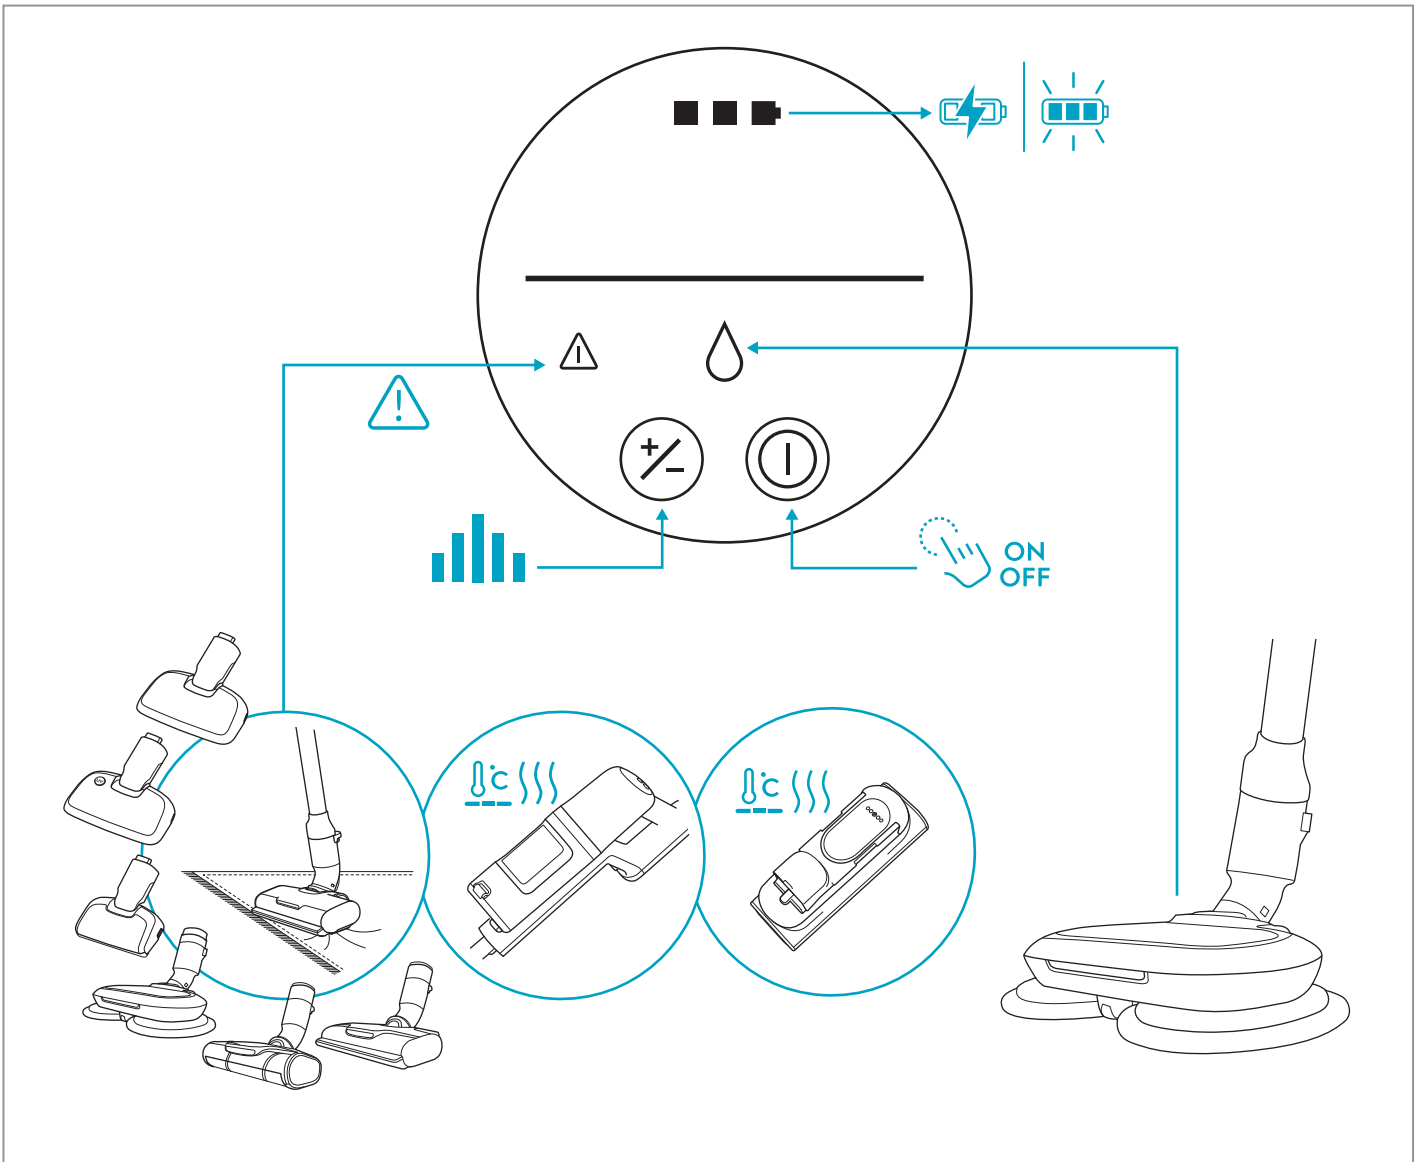

Carpet

Hard Floor

KSD-18W-265060HE

 www.shop.aeg.com

ESKW6	AKIT23	AKIT22	ZE186	ZE182	AZE156	ZE187
900 923 742	900 923 392	900 923 360	900 923 768	900 923 764	900 923 391	900 923 769
Yearly Performance Kit	Home and Car Kit	Duster Kit	Extra Battery 2.5Ah/54Wh	PetPro	PowerPro Hard Floor Nozzle	PowerPro Mop Nozzle