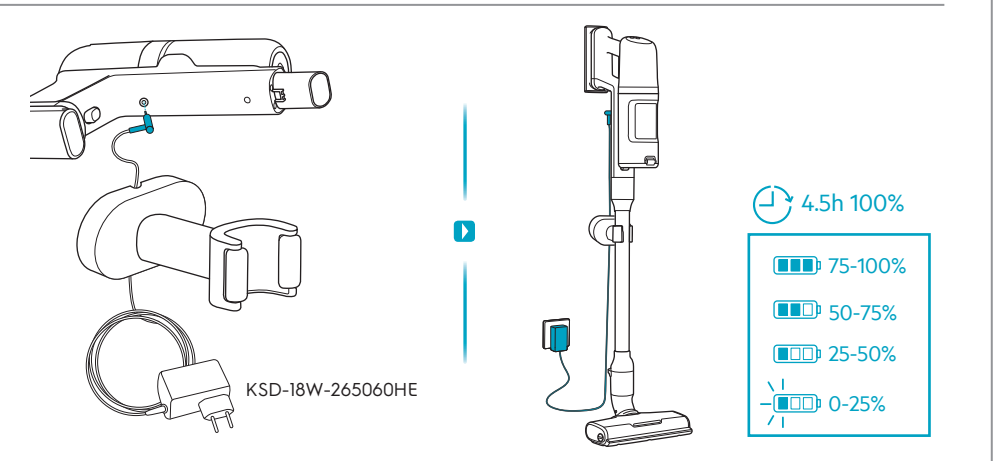

Carpet

Hard Floor

KSD-18W-265060HE

 www.shop.aeg.com

ESKW6	AKIT23	AKIT22	ZE186	ZE182	AZE156	ZE187
900 923 742	900 923 392	900 923 360	900 923 768	900 923 764	900 923 391	900 923 769
Yearly Performance Kit	Home and Car Kit	Duster Kit	Extra Battery 2.5Ah/54Wh	PetPro	PowerPro Hard Floor Nozzle	PowerPro Mop Nozzle