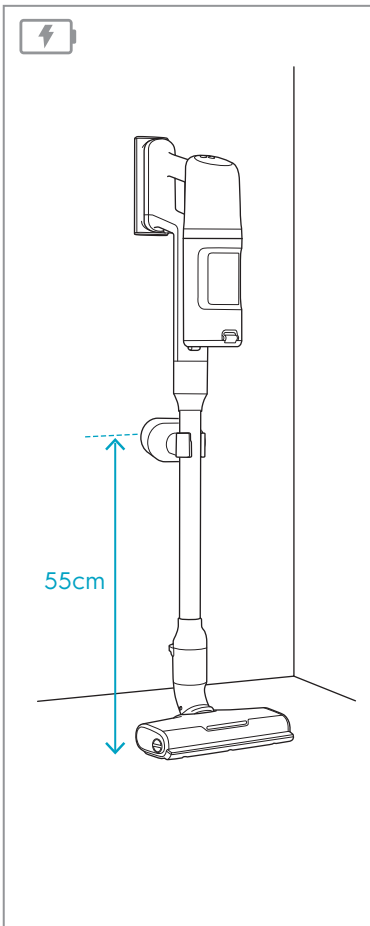

Carpet

Hard Floor

KSD-18W-265060HE

 www.shop.aeg.com

ESKW6	AKIT23	AKIT22	ZE186	ZE182	AZE156	ZE187
900 923 742	900 923 392	900 923 360	900 923 768	900 923 764	900 923 391	900 923 769
Yearly Performance Kit	Home and Car Kit	Duster Kit	Extra Battery 2.5Ah/54Wh	PetPro	PowerPro Hard Floor Nozzle	PowerPro Mop Nozzle